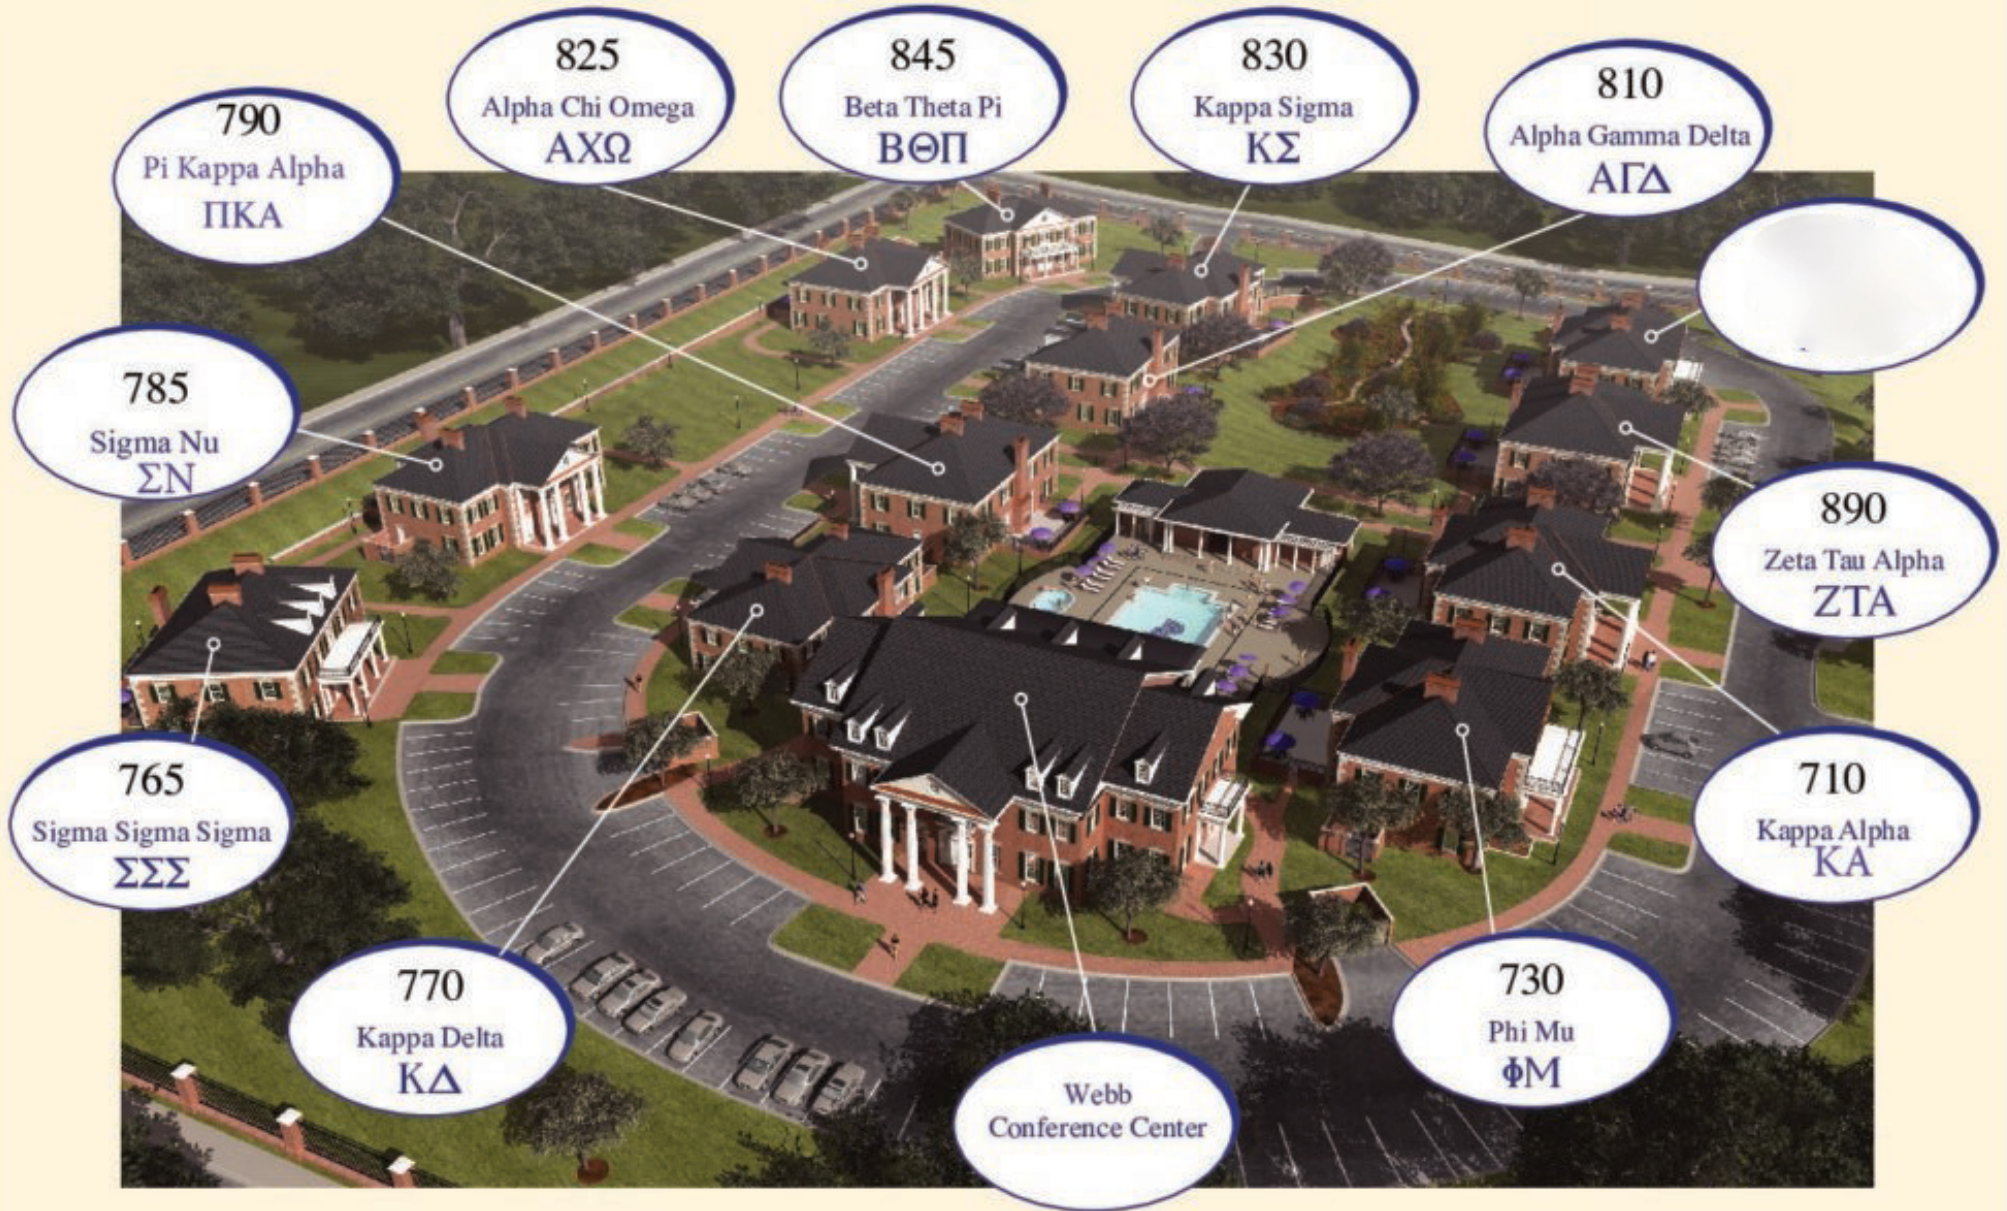

# Greek Village at HIGH POINT UNIVERSITY

Building A - 710, 785, 830  
Building B - 730, 770, 845  
Building C - 790, 825, 890  
Building D - 765, 810, 870

Follow us  
@HPUGreek

E-mail us at  
Greek@  
highpoint.edu